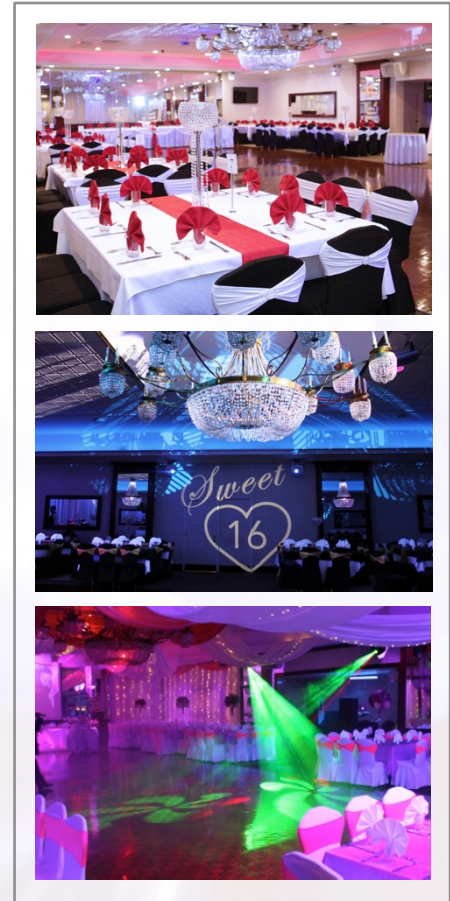

PLATINUM PACKAGE

FOOD & BEVERAGES

- Buffet-style food service with staff attendants
- Beverages: soft drinks and International coffee & tea station

LINENS

- Linens: tablecloths, napkins and chair covers with sashes (stock colors)

LIGHTING

- LED Party Light Presentation: Thrill your guests with our professionally installed LED lights with 360° special effects
- Themed GOBO projection light (available in select rooms)

PHOTO PRESENTATION

- Picture Slideshow: Bring a flashdrive with your favorite pictures to display
- Live viewing: View your event live on our over-sized screen (available in select rooms)

4 Hour or 5 Hour Event Packages Available.

Starting at: $45/ person.
Please inquire within for all details.