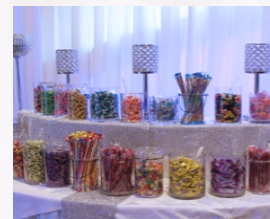

Prices Subject to Change
16.6

PRINCESSMANOR

92 NASSAU AVENUE, BROOKLYN, NY 11222 718.389.6965 WWW.PRINCESSMANOR.COM EMAIL: INFO@PRINCESSMANOR.COM