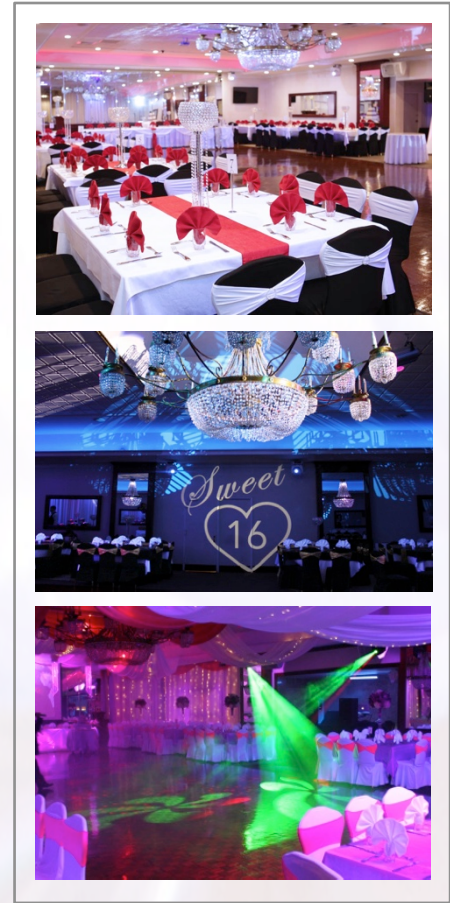

PLATINUM PACKAGE

FOOD & BEVERAGES

- Buffet-style food service with staff attendants
- Beverages: soft drinks and International coffee & tea station

LINENS

- Linens: tablecloths, napkins and chair covers with sashes (stock colors)

LIGHTING

- LED Party Light Presentation: Thrill your guests with our professionally installed LED lights with 360° special effects
- Themed GOBO projection light (available in select rooms)

PHOTO PRESENTATION

- Picture Slideshow: Bring a flashdrive with your favorite pictures to display
- Live viewing: View your event live on our over-sized screen (available in select rooms)

4 Hour or 5 Hour Event Packages Available.

Starting at: \$45/ person.
Please inquire within for all details.

PLATINUM TIARA PACKAGE

Add on an impressive 'entrance' and spectacular 'ending' to your Platinum Package to add even more SPARKLE to your event!